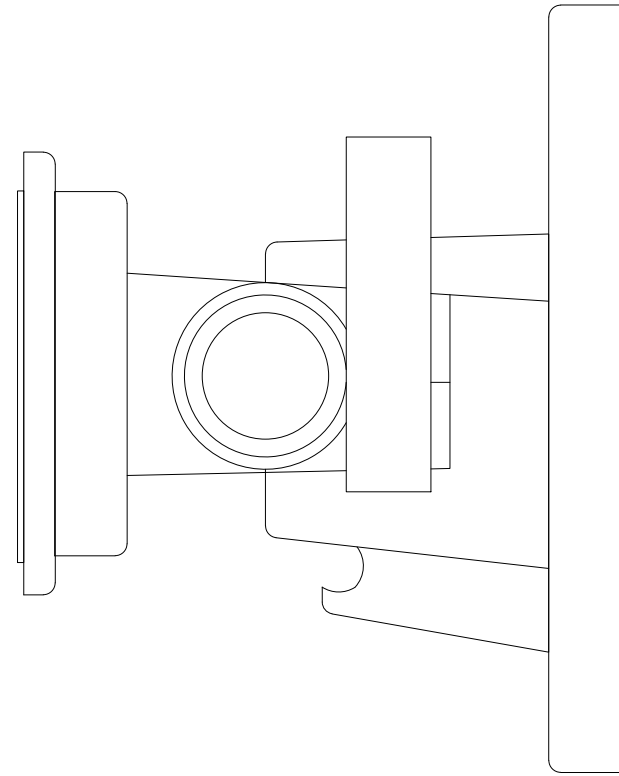

model name

MASKC bracket (front view)

product type

loudspeaker bracket

file modification date

2017-06-09

unit of measurement

mm

model name

MASKC bracket (side view)

product type

loudspeaker bracket

file modification date

2017-06-09

unit of measurement

mm