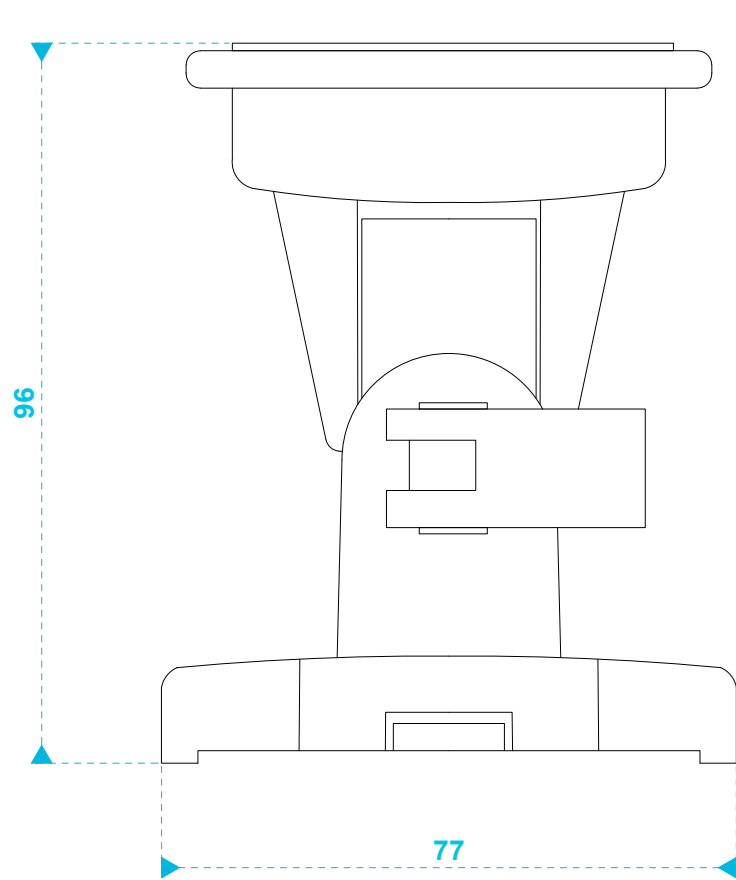

model name

MASKC bracket (side view)

product type

loudspeaker bracket

file modification date

2017-06-09

unit of measurement

mm

model name	product type	file modification date	unit of measurement
MASKC bracket (top & bottom)	loudspeaker bracket	2017-06-09	mm

side view

top view

model name

product type

file modification date

unit of measurement