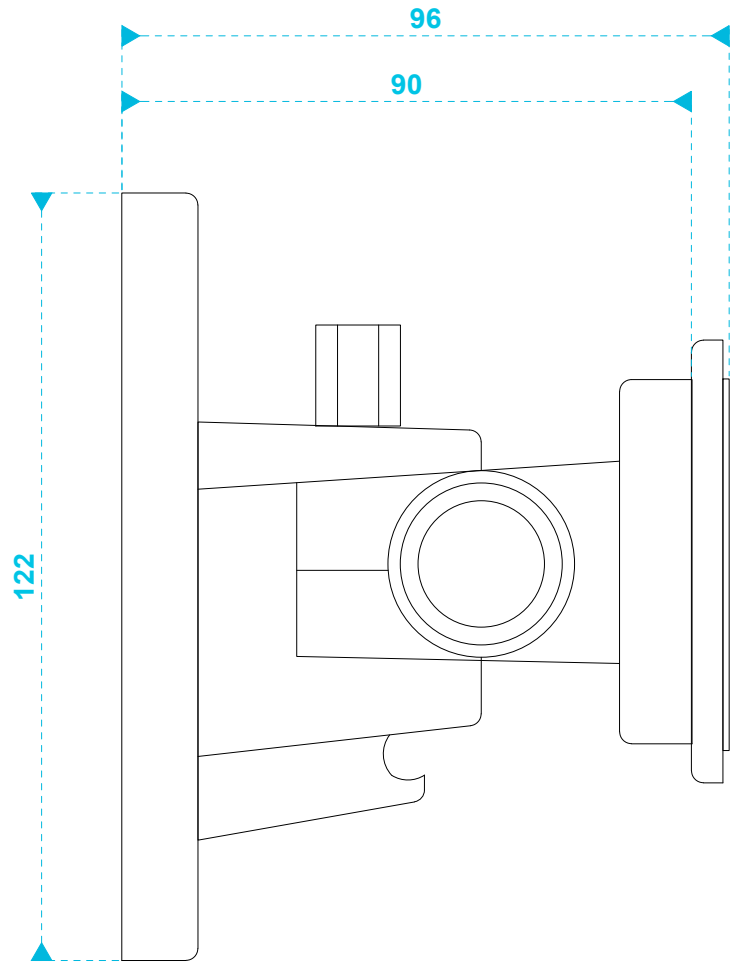

model name

MASKC bracket (front view)

product type

loudspeaker bracket

file modification date

2017-06-09

unit of measurement

mm

model name

MASKC bracket (side view)

product type

loudspeaker bracket

file modification date

2017-06-09

unit of measurement

mm