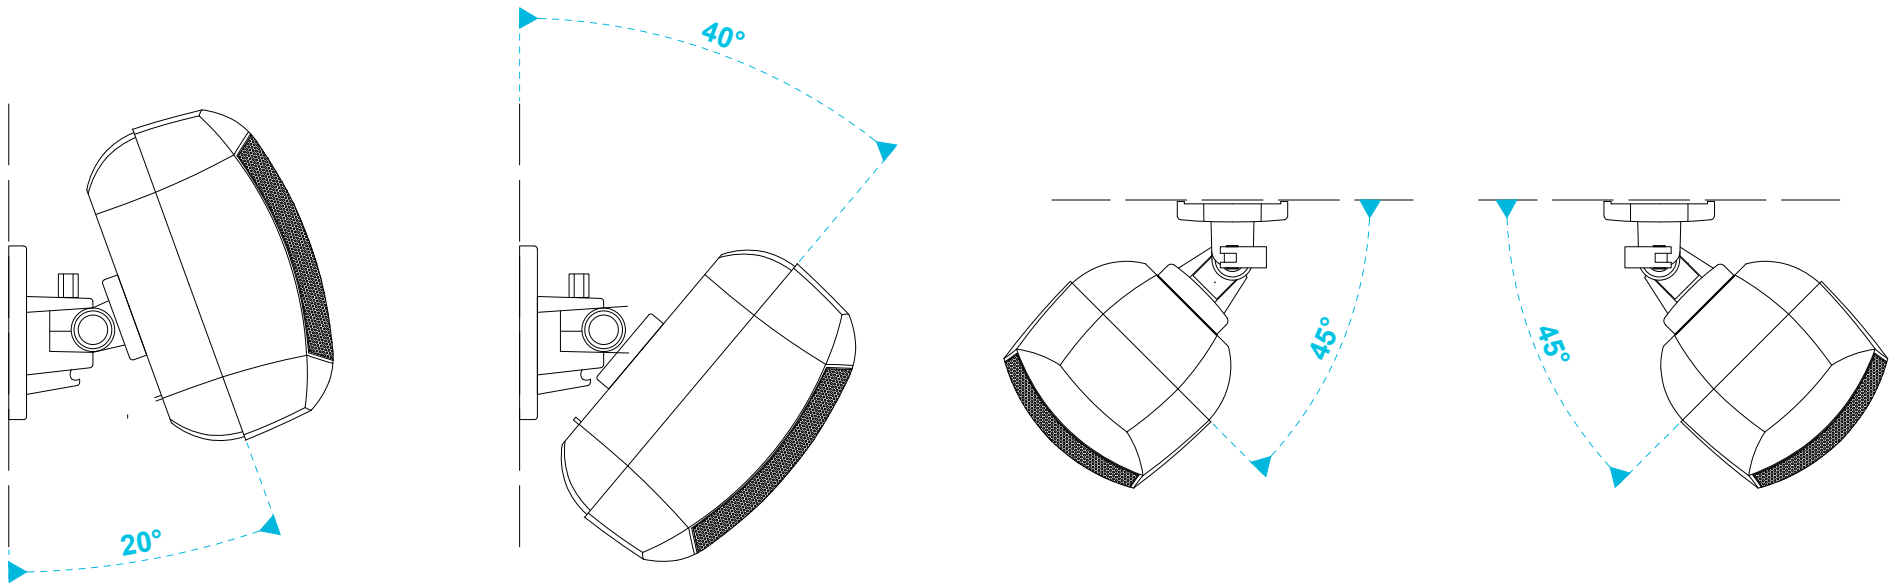

model name	product type	file modification date	unit of measurement
MASKC bracket (top & bottom)	loudspeaker bracket	2017-06-09	mm

side view

top view

model name

product type

file modification date

unit of measurement

MASK4C horizontal mounting

cabinet loudspeaker

2018-12-10

degrees

side view

top view

model name

product type

file modification date

unit of measurement

MASK4C vertical mounting

cabinet loudspeaker

2018-12-10

degrees