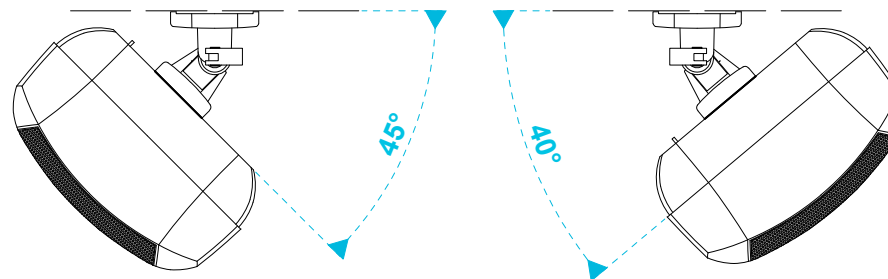

model name

MASKC bracket (side view)

product type

loudspeaker bracket

file modification date

2017-06-09

unit of measurement

mm

model name	product type	file modification date	unit of measurement
MASKC bracket (top & bottom)	loudspeaker bracket	2017-06-09	mm

side view

top view

model name

product type

file modification date

unit of measurement