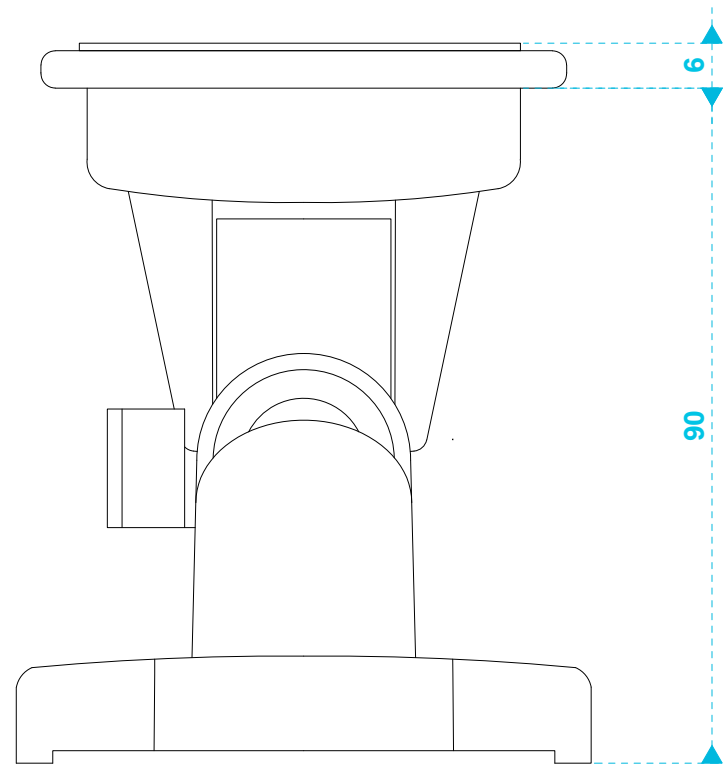

model name

MASKC bracket (side view)

product type

loudspeaker bracket

file modification date

2017-06-09

unit of measurement

mm

model name	product type	file modification date	unit of measurement
MASKC bracket (top & bottom)	loudspeaker bracket	2017-06-09	mm

side view

top view

model name

product type

file modification date

unit of measurement