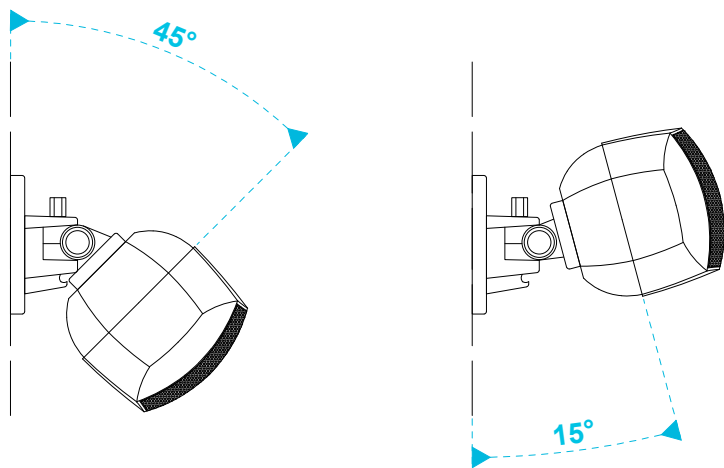

model name

MASKC bracket (side view)

product type

loudspeaker bracket

file modification date

2017-06-09

unit of measurement

mm

model name	product type	file modification date	unit of measurement
MASKC bracket (top & bottom)	loudspeaker bracket	2017-06-09	mm

side view

top view

model name

product type

file modification date

unit of measurement