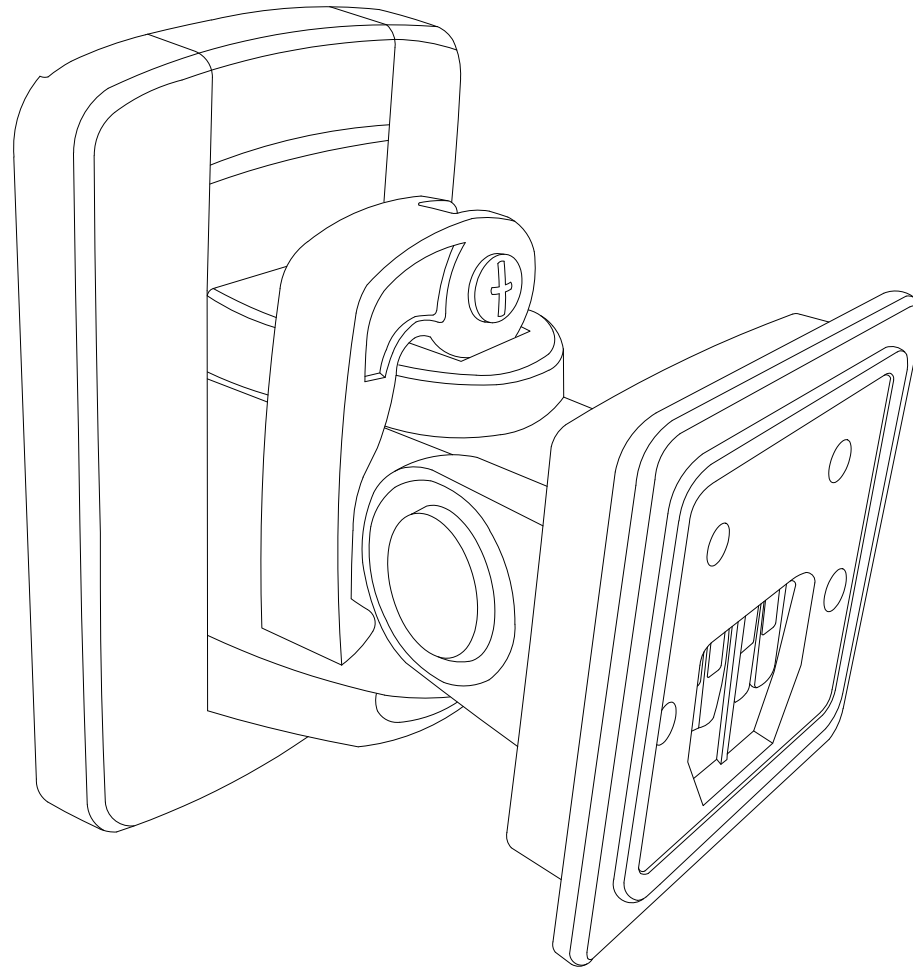

model name

MASK4C

product type

cabinet loudspeaker

file modification date

2017-05-30

unit of measurement

mm