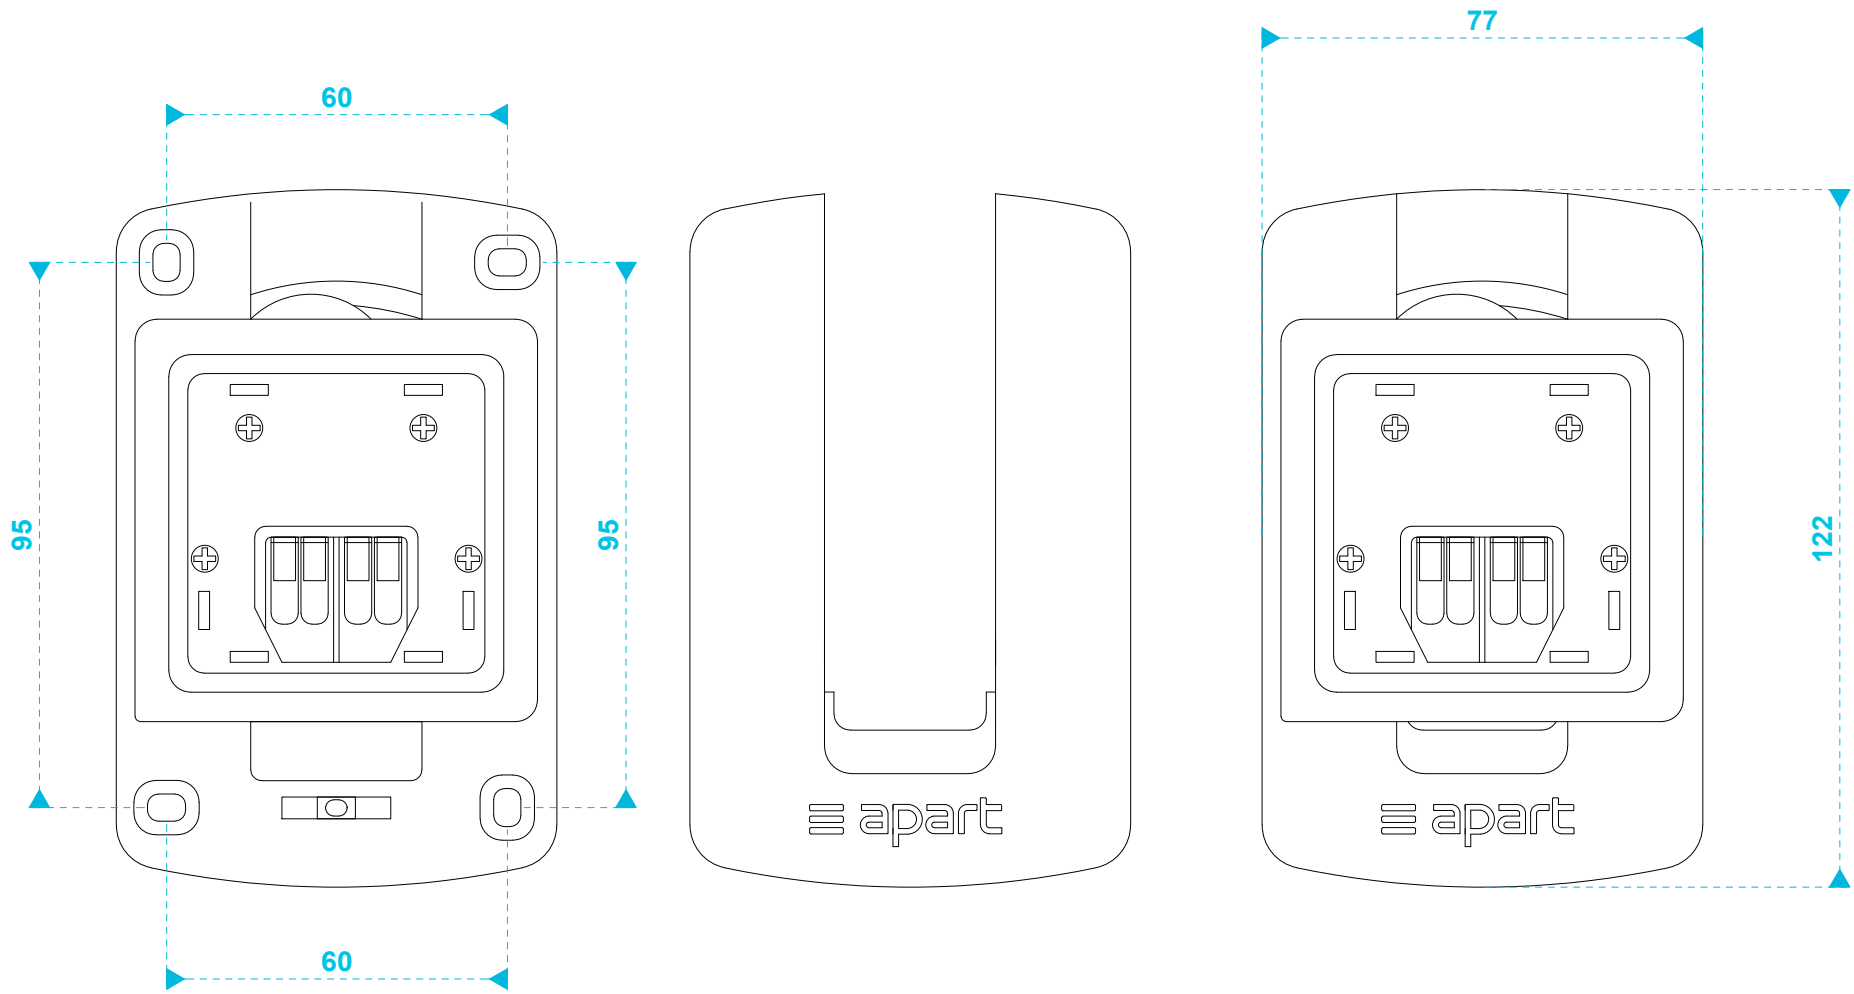

model name

MASKC bracket

product type

loudspeaker bracket

file modification date

2017-06-09

unit of measurement

mm

model name

MASKC bracket (front view)

product type

loudspeaker bracket

file modification date

2017-06-09

unit of measurement

mm

model name

MASKC bracket (side view)

product type

loudspeaker bracket

file modification date

2017-06-09

unit of measurement

mm